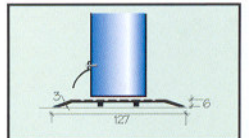

FRAMES

150mm Standard Single

100mm Slimline

250mm Cavity Frame

150mm Security Frame

THRESHOLDS

Deluxe aluminium threshold
Shown here with optional watershed

Wheelchair access threshold
Shown here with optional watershed