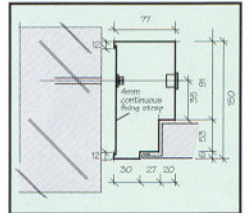

FRAMES

150mm Standard Single

100mm Slimline

250mm Cavity Frame

150mm Security Frame

THRESHOLDS

Deluxe aluminium threshold
Shown here with optional watershed

Wheelchair access threshold
Shown here with optional watershed