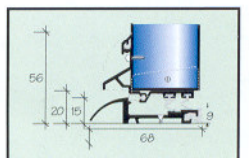

FRAMES

150mm Standard Single

100mm Slimline

250mm Cavity Frame

150mm Security Frame

THRESHOLDS

Deluxe aluminium threshold
Shown here with optional watershed

Wheelchair access threshold
Shown here with optional watershed