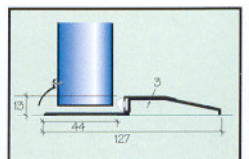

FRAMES

150mm Standard Single

100mm Slimline

250mm Cavity Frame

150mm Security Frame

THRESHOLDS

Deluxe aluminium threshold
Shown here with optional watershed

Wheelchair access threshold
Shown here with optional watershed